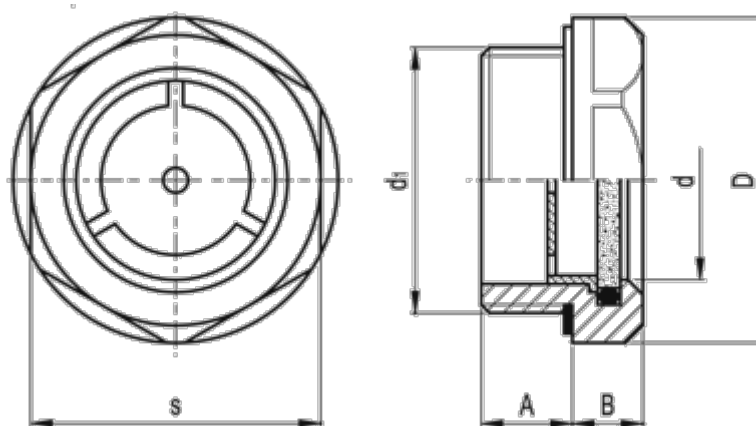

Data Sheet

Article number: 20670515

Description: E+G Oil level indicator
GN 743.2-14-M20x1.5-A

Measures

A = 8.5

B = 7.5

D = 26

d = 14

d1 = M20x1.5

s = 23